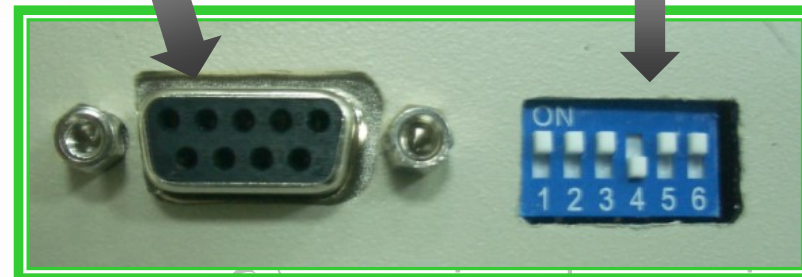

Confidential

Product Introduction-Size

L X W X H = 302mm X 215mm X 35mm
(Including port and feet)

Size is designed to sustain a monitor
(Can be customized)

1F, No. 619, Yanhe St., Zhudong Township,
Hsinchu County 31042, Taiwan (R.O.C.)
Tel: +886-3-5968688 Fax: +886-3-5956956

APPLAM Science

Product Introduction-function

USB to mouse

VGA to monitor

Connect to EQ

Home calibration

Software upgrade

Mouse speed control