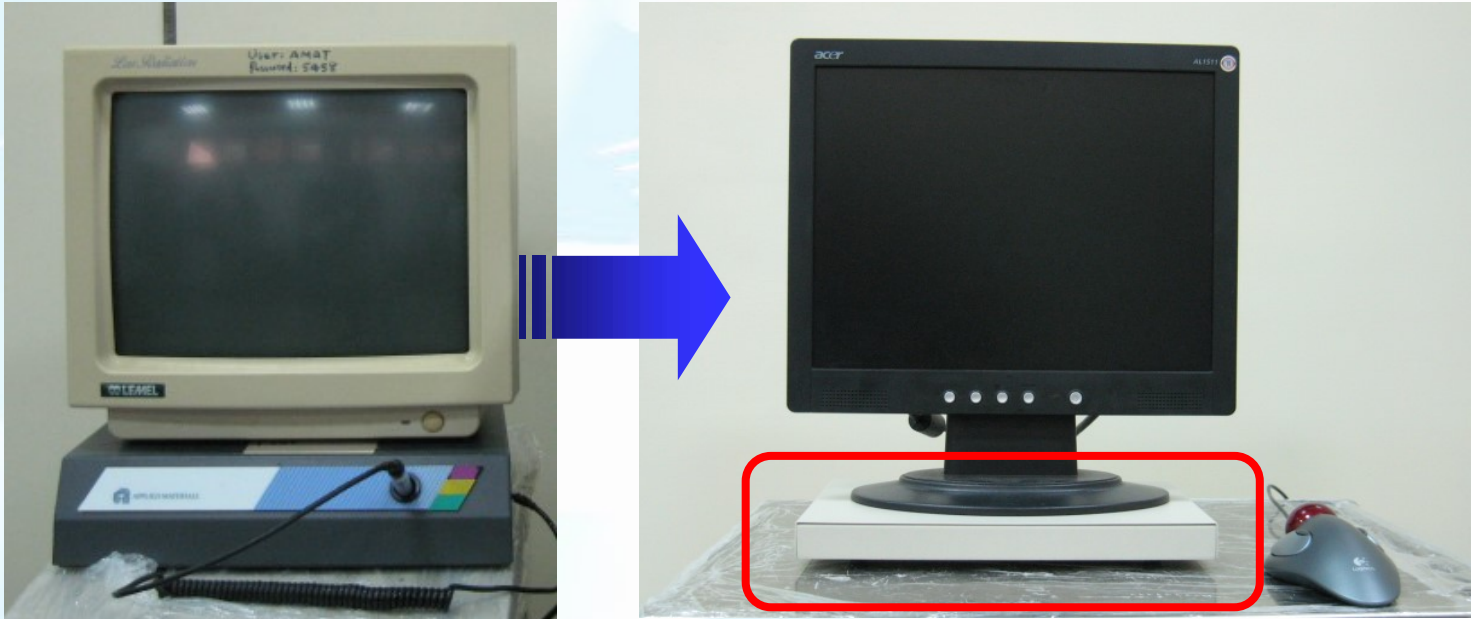

APPLAM Science

Main concept of LCD + mouse

- ◆ CRT will be out of production and price will get higher and higher.
- ◆ Applied Material no longer support CRT + light pen system.
- ◆ Original GUI was designed to click-input operation, operation mode of touch panel will easily induce error input.
- ◆ New system should be low cost, easily maintain, and long lasting.

Confidential

Product Introduction-Size

L X W X H = 302mm X 215mm X 35mm
(Including port and feet)

Size is designed to sustain a monitor
(Can be customized)

1F, No. 619, Yanhe St., Zhudong Township,
Hsinchu County 31042, Taiwan (R.O.C.)
Tel: +886-3-5968688 Fax: +886-3-5956956

APPLAM Science

Product Introduction-function

USB to mouse

VGA to monitor

Connect to EQ

Home calibration

Software upgrade

Mouse speed control