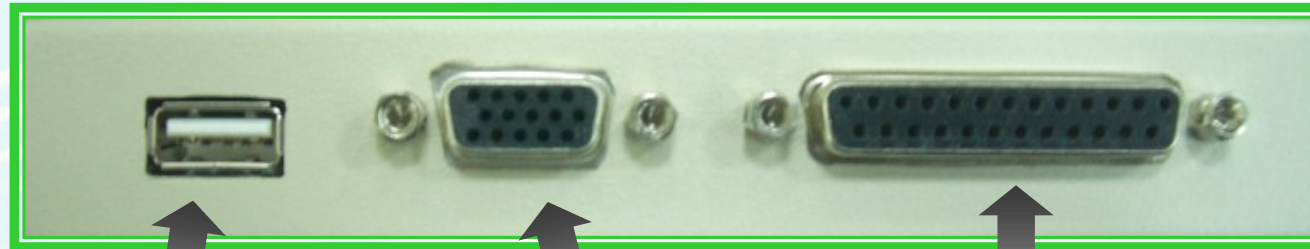

Confidential

Product Introduction-Size

L X W X H = 302mm X 215mm X 35mm
(Including port and feet)

Size is designed to sustain a monitor
(Can be customized)

1F, No. 619, Yanhe St., Zhudong Township,
Hsinchu County 31042, Taiwan (R.O.C.)
Tel: +886-3-5968688 Fax: +886-3-5956956

APPLAM Science

Product Introduction-function

USB to mouse

VGA to monitor

Connect to EQ

Home calibration

Software upgrade

Mouse speed control